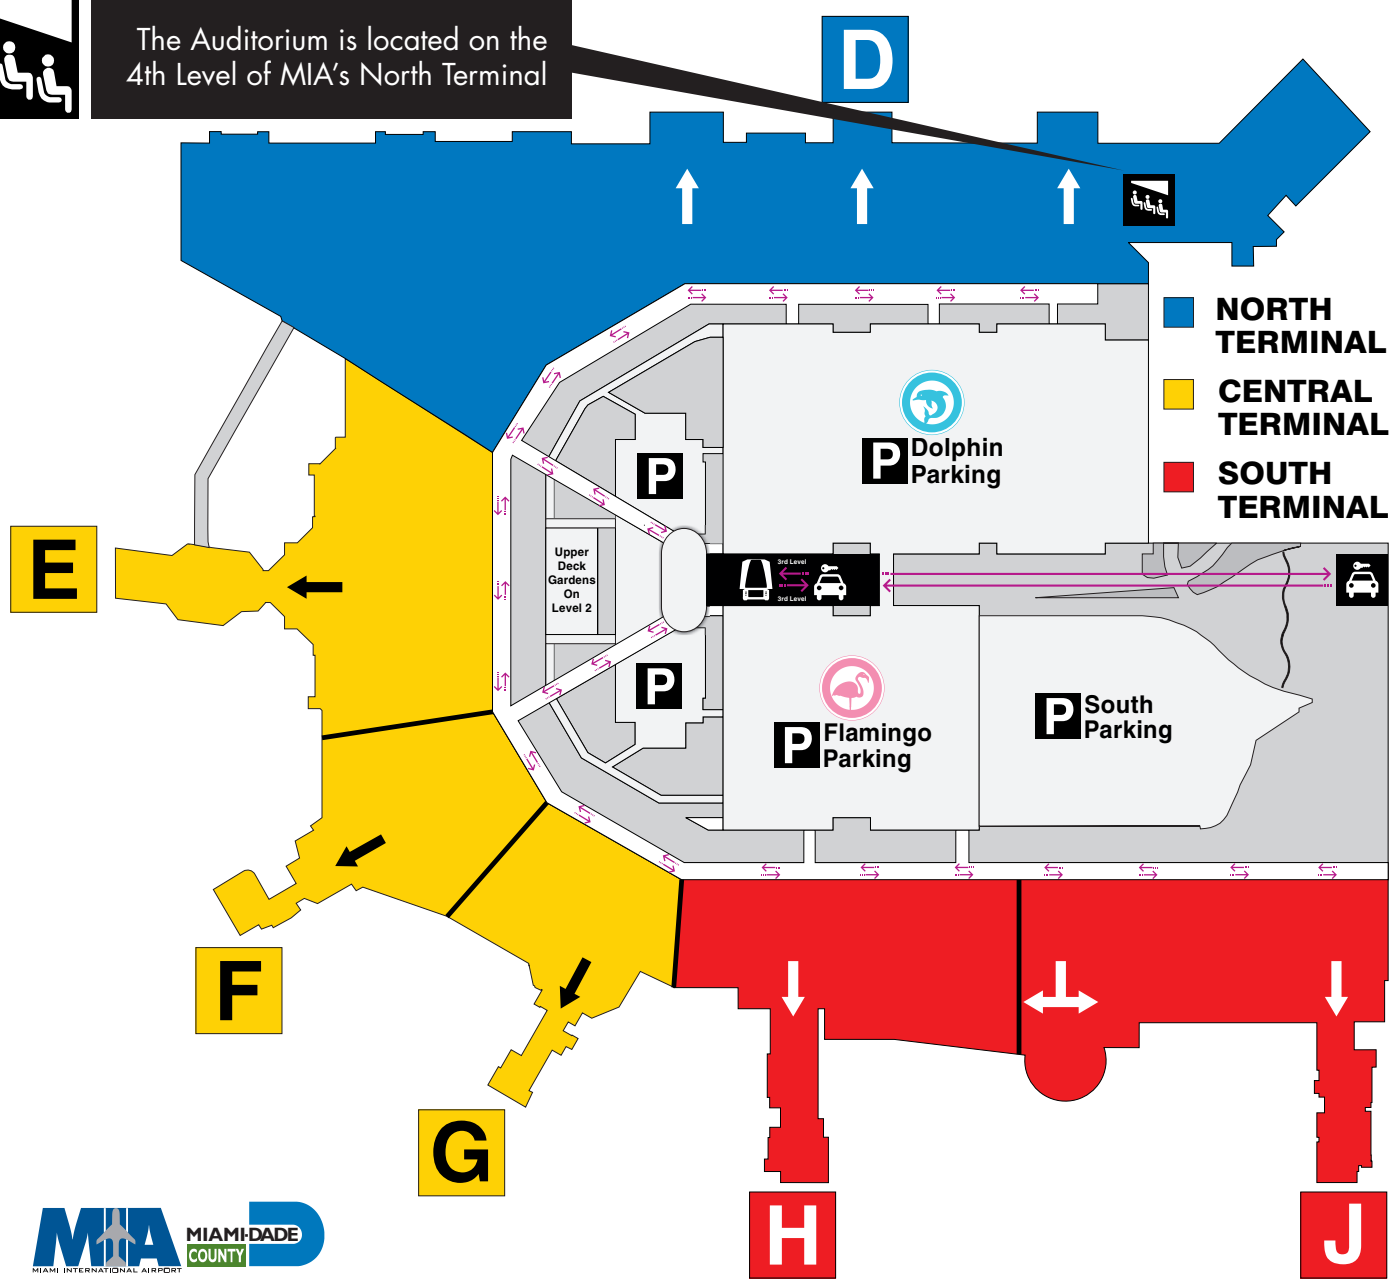

The Auditorium is located on the 4th Level of MIA's North Terminal

## ACCESSIBLE PARKING

ACCESSIBLE PARKING AVAILABLE ON GROUND LEVEL AND 3RD LEVEL OF ALL GARAGES

**DOLPHIN GARAGE** Accessible Parking Level 3

Accessible Parking Ground Level

**FLAMINGO GARAGE** Accessible Parking Level 3

Accessible Parking Ground Level