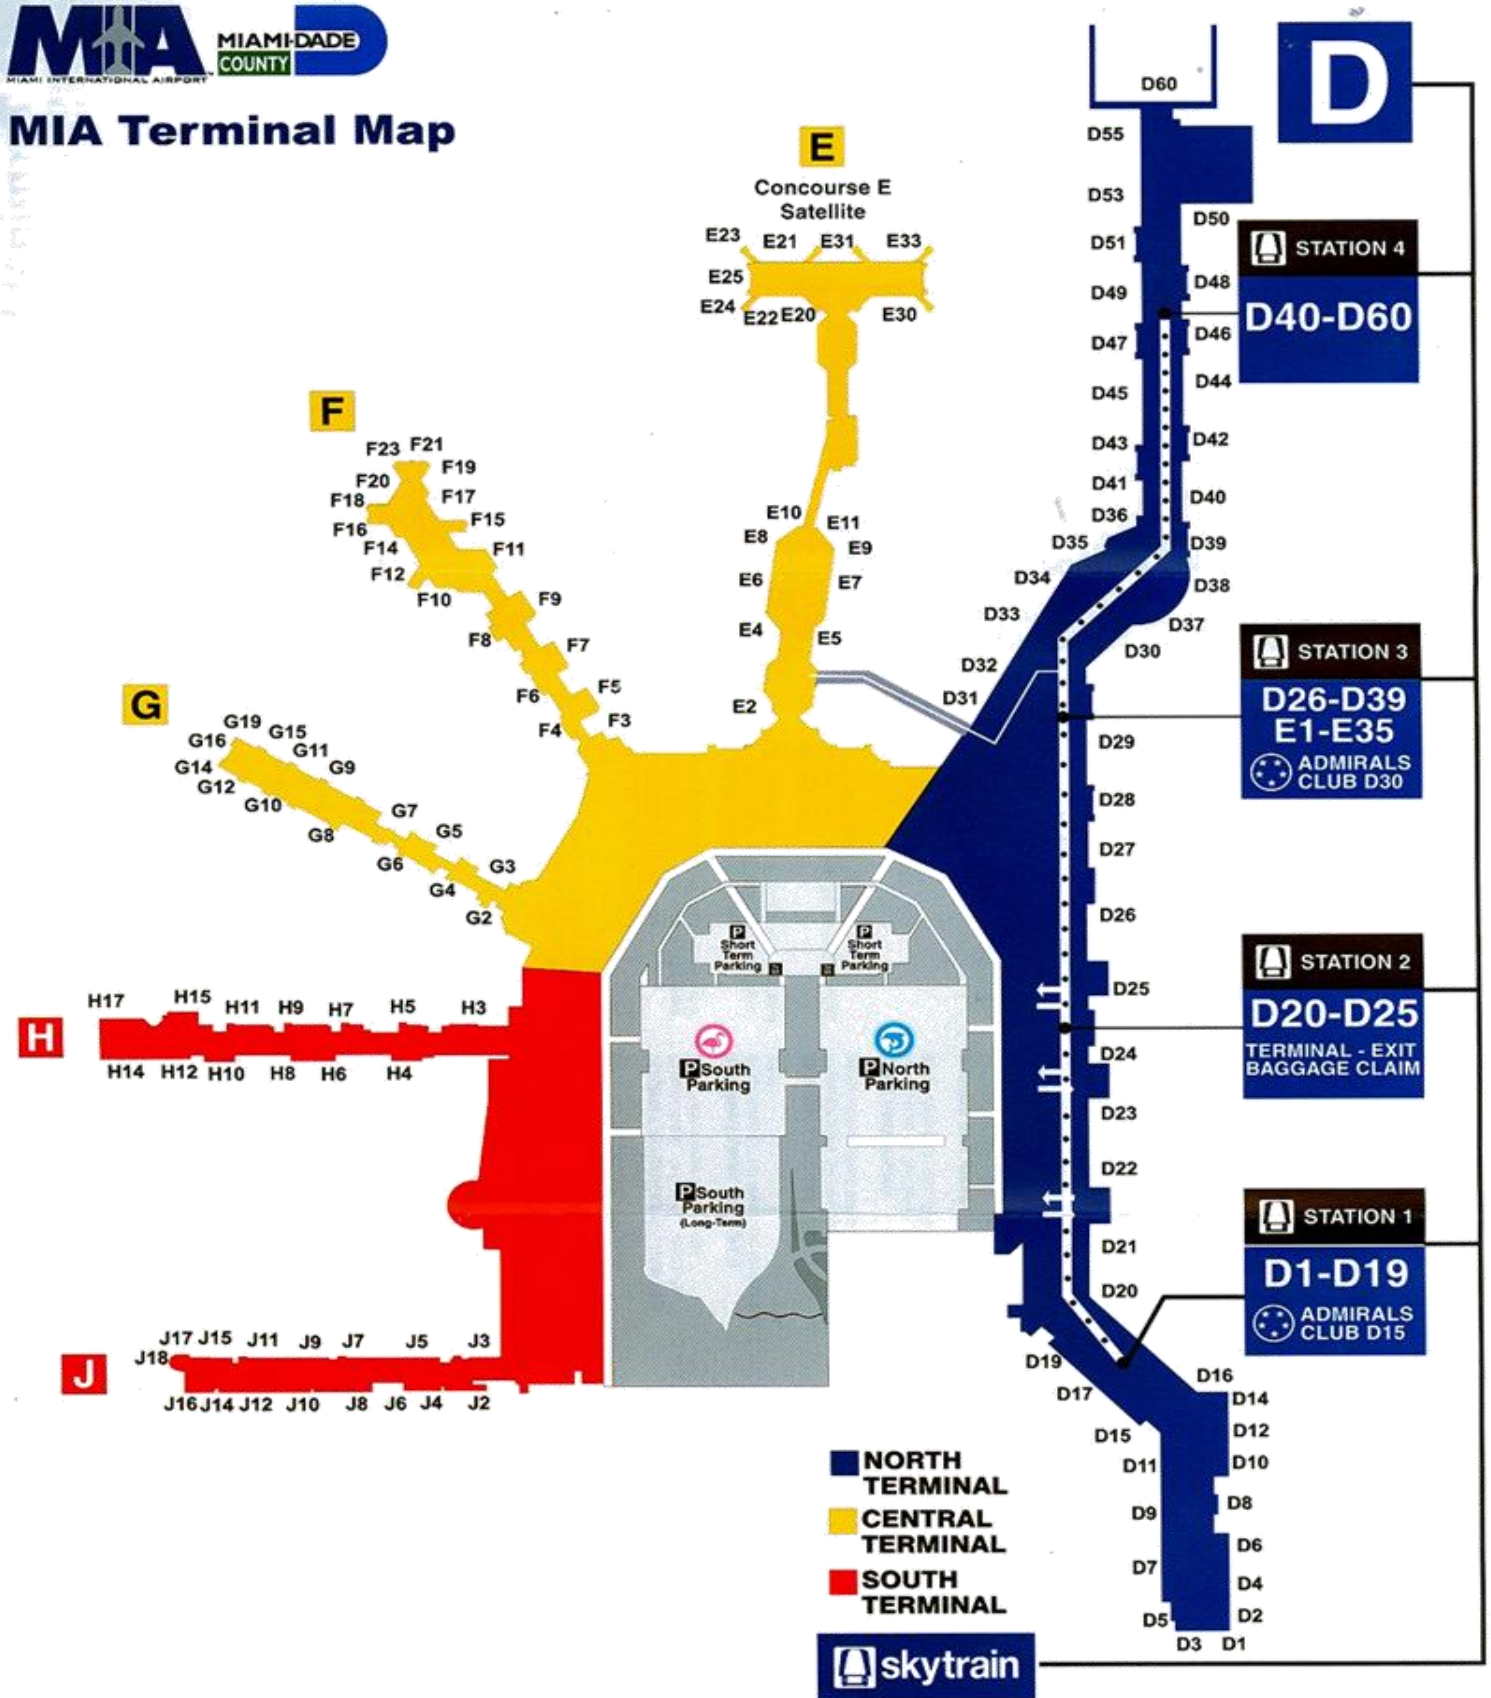

# MIA Terminal Map

Link: [http://www.miami-airport.com/map\\_skytrain.asp](http://www.miami-airport.com/map_skytrain.asp)

Scan QR Code and save news clip: | Email it: | Share it: | Bookmark it:

**Phone:** 1-305-876-7000 / **Toll Free:** 1-800-TALK-MIA (800-825-5642)

[Airport Maps](#) | [Driving Directions](#) | [Shopping & Dining](#) | [Site Map](#)

[Flight Search](#) | [Flight Tracker](#) | [Airline Directory](#)

[What's New @ MIA](#) | [News Clips](#) | [Home](#)